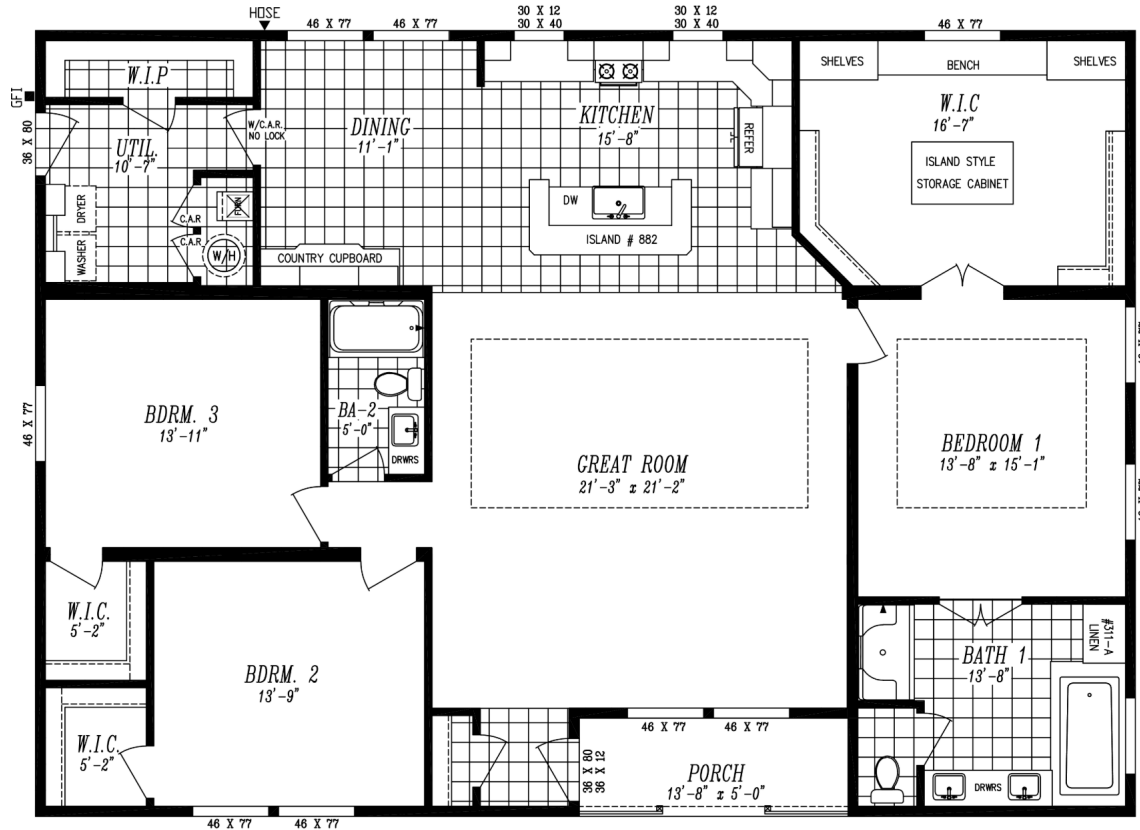

THE MAJESTIC SERIES

The Majestic

9588

40' x 56'

DIMENSIONS

2,172 sf

LIVING SPACE

3

BEDROOMS

2

BATHROOMS

OVERVIEW

Huge Master Walk In Closet with Island Style Storage Cabinet in this Triplewide home

Heritage Home Center

(425) 353-5464

or Request Firm Quote

EMAIL US

01 FLOOR PLAN

2,172 SQ FT · 40' x 56'

OPTIONAL RETREAT

OPTIONAL BEDROOM-4

OPT. 48x72 SHOWER

OPTIONAL ENTRY