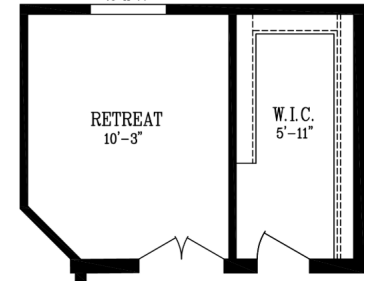

THE MAJESTIC SERIES

The Majestic

9588

40' x 56'

DIMENSIONS

2,172 sf

LIVING SPACE

3

BEDROOMS

2

BATHROOMS

OVERVIEW

Huge Master Walk In Closet with Island Style Storage Cabinet in this Triplewide home

Heritage Home Center

(425) 353-5464

or Request Firm Quote

EMAIL US

01 FLOOR PLAN

2,172 SQ FT · 40' x 56'

OPTIONAL RETREAT

OPTIONAL BEDROOM-4

OPT. 48x72 SHOWER

OPTIONAL ENTRY