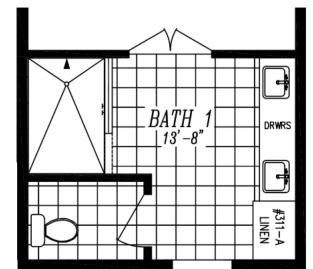

THE MAJESTIC SERIES

The Majestic

9588

40' x 56'

DIMENSIONS

2,172 sf

LIVING SPACE

3

BEDROOMS

2

BATHROOMS

OVERVIEW

Huge Master Walk In Closet with Island Style Storage Cabinet in this Triplewide home

Heritage Home Center

(425) 353-5464

or Request Firm Quote

EMAIL US

01 FLOOR PLAN

2,172 SQ FT · 40' x 56'

OPTIONAL RETREAT

OPTIONAL BEDROOM-4

OPT. 48x72 SHOWER

OPTIONAL ENTRY