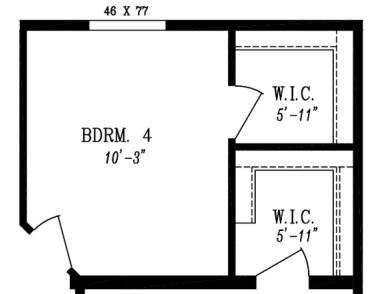

THE MAJESTIC SERIES

The Majestic

9588

40' x 56'

DIMENSIONS

2,172 sf

LIVING SPACE

3

BEDROOMS

2

BATHROOMS

OVERVIEW

Huge Master Walk In Closet with Island Style Storage Cabinet in this Triplewide home

Heritage Home Center

(425) 353-5464

or Request Firm Quote

EMAIL US

01 FLOOR PLAN

2,172 SQ FT · 40' x 56'

OPTIONAL RETREAT

OPTIONAL BEDROOM-4

OPT. 48x72 SHOWER

OPTIONAL ENTRY